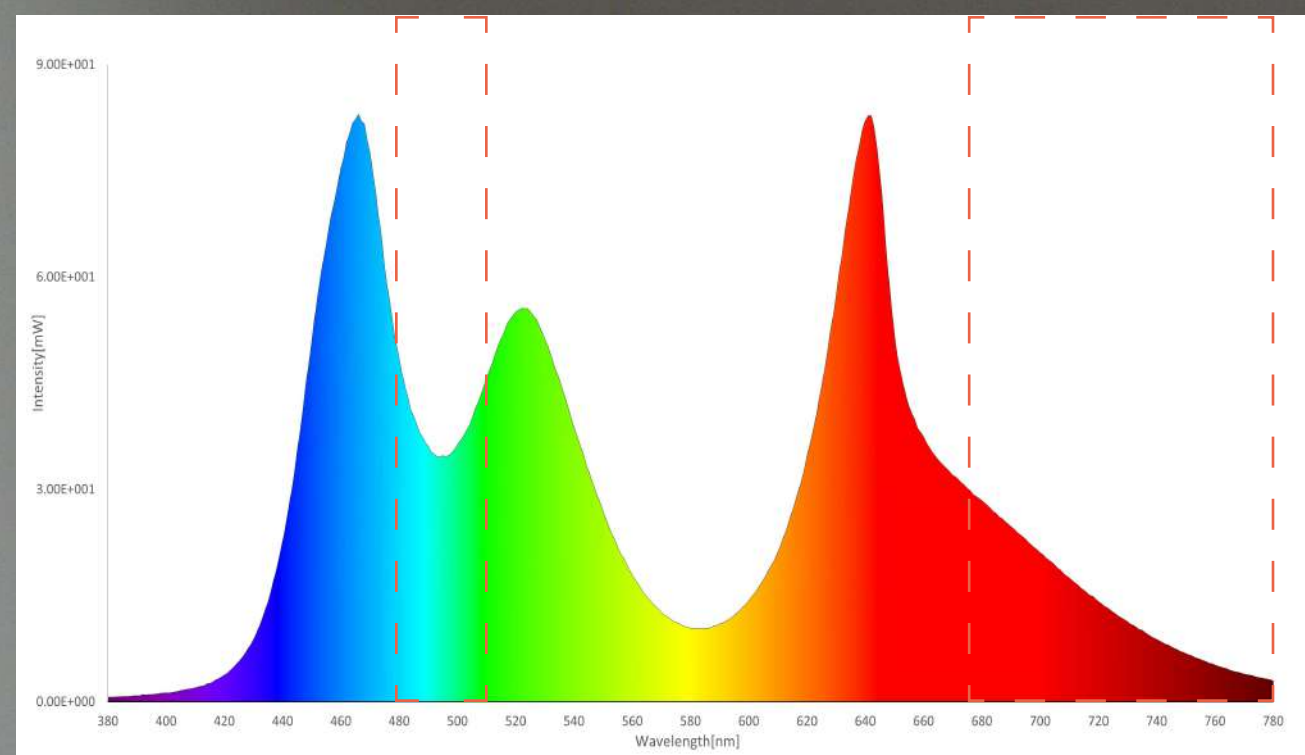

THE ORANGE COLOR LED CUSTOMIZED BY TWINSTAR

This is new customized LED by TWINSTAR to make ideal spectrum for plants growth and enhance visibility for your eye.

It incorporates not only two colors, blue(464nm~480nm) and red(617nm~630nm) but all the light required for plant growth into a single package by elaborating a combination of phosphors.

How to check? That's simple.
Once installed, the plants will respond instantly and you can observe photosynthesis for plant growth.

Particular wavelengths area